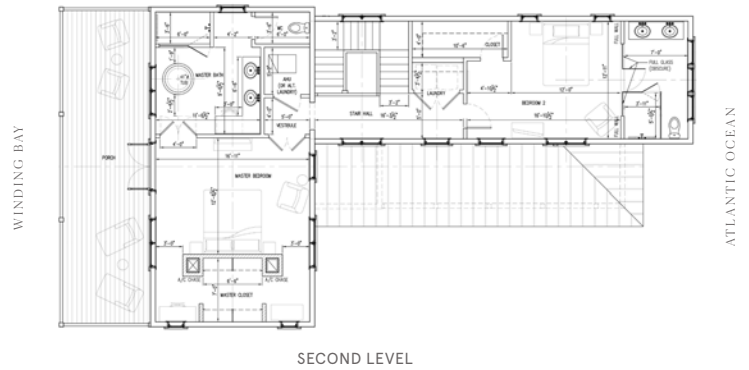

Clear View Cottage

Beds: 3 | Baths: 3
2,473 square feet of living space

The Clear View cottage maximizes indoor/outdoor living and entertaining opportunities with its expansive outdoor living area featuring a pool, terraced decks, spa, outdoor grilling station, and fire pit. The open-concept kitchen and great room seamlessly transition to the wall-to-wall porch, pool, and spa blurring the lines between indoors and out. The gracious second-level master suite features a private deck that spans the full length of the home, providing spectacular views of Winding Bay.