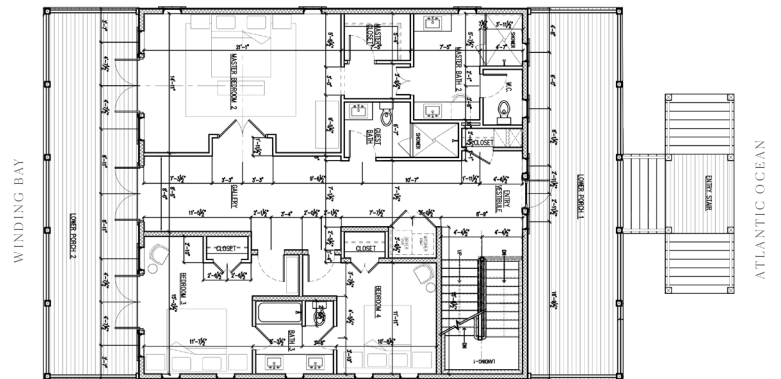

# North Ridge Cottage

Beds: 4 | Baths: 4.5  
 3,516 square feet of living space

The North Ridge, our most generously sized cottage, is perfectly suited for those who want to entertain or gather. Primary living and dining areas are on the home's second level, with incredible unobstructed views of both Winding Bay and the Atlantic Ocean, and porches on both sides of the home. Simultaneously, North Ridge has been designed to optimize for multi-generational living, featuring not one but two master suites. The entry-level third and fourth bedrooms also share a Jack and Jill bathroom, perfect for kids or grandkids.

SECOND LEVEL

ENTRY LEVEL

LOWER LEVEL