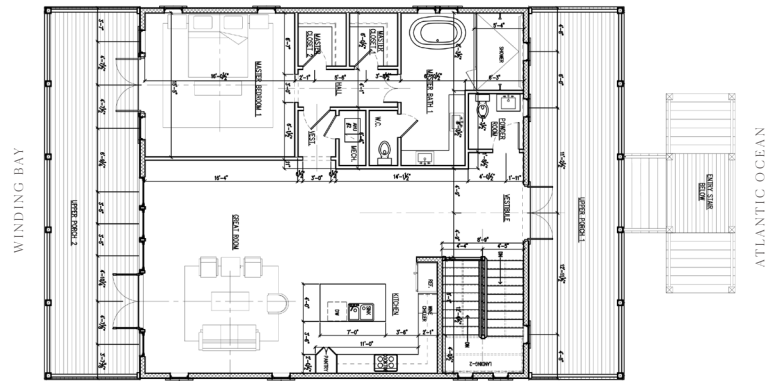

# North Ridge Cottage

Beds: 4 | Baths: 4.5  
 3,516 square feet of living space

The North Ridge, our most generously sized cottage, is perfectly suited for those who want to entertain or gather. Primary living and dining areas are on the home's second level, with incredible unobstructed views of both Winding Bay and the Atlantic Ocean, and porches on both sides of the home. Simultaneously, North Ridge has been designed to optimize for multi-generational living, featuring not one but two master suites. The entry-level third and fourth bedrooms also share a Jack and Jill bathroom, perfect for kids or grandkids.

SECOND LEVEL

ENTRY LEVEL

LOWER LEVEL