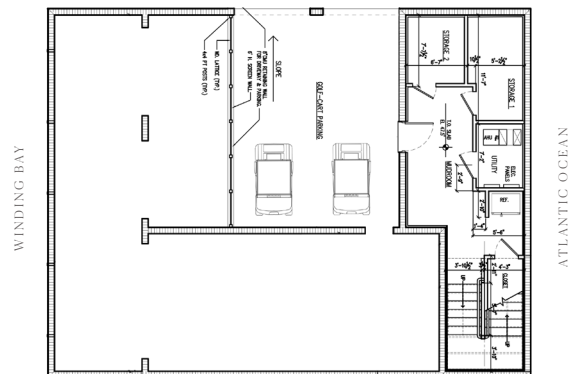

# North Ridge Cottage

Beds: 4 | Baths: 4.5  
 3,516 square feet of living space

The North Ridge, our most generously sized cottage, is perfectly suited for those who want to entertain or gather. Primary living and dining areas are on the home's second level, with incredible unobstructed views of both Winding Bay and the Atlantic Ocean, and porches on both sides of the home. Simultaneously, North Ridge has been designed to optimize for multi-generational living, featuring not one but two master suites. The entry-level third and fourth bedrooms also share a Jack and Jill bathroom, perfect for kids or grandkids.

SECOND LEVEL

ENTRY LEVEL

LOWER LEVEL