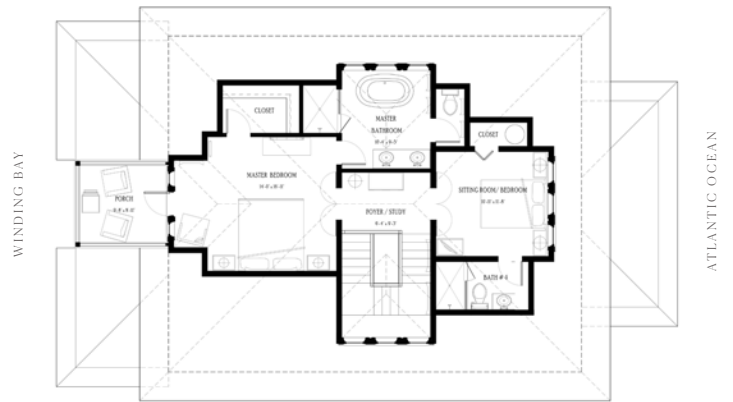

# Reef Cottage

SECOND LEVEL

Beds: 4 | Baths: 4  
2,536 square feet of living space

The Reef cottage is similar in layout to the Ocean View but features a slightly more compact floorplan. The beautiful open-concept kitchen with oversized island and great room are perfect for entertaining family and friends and open up on to a spacious deck with a plunge pool and grilling station overlooking Winding Bay. The second level features an enormous master suite with private Romeo & Juliet balcony overlooking Winding Bay and a guest suite overlooking the Atlantic Ocean.

ENTRY LEVEL