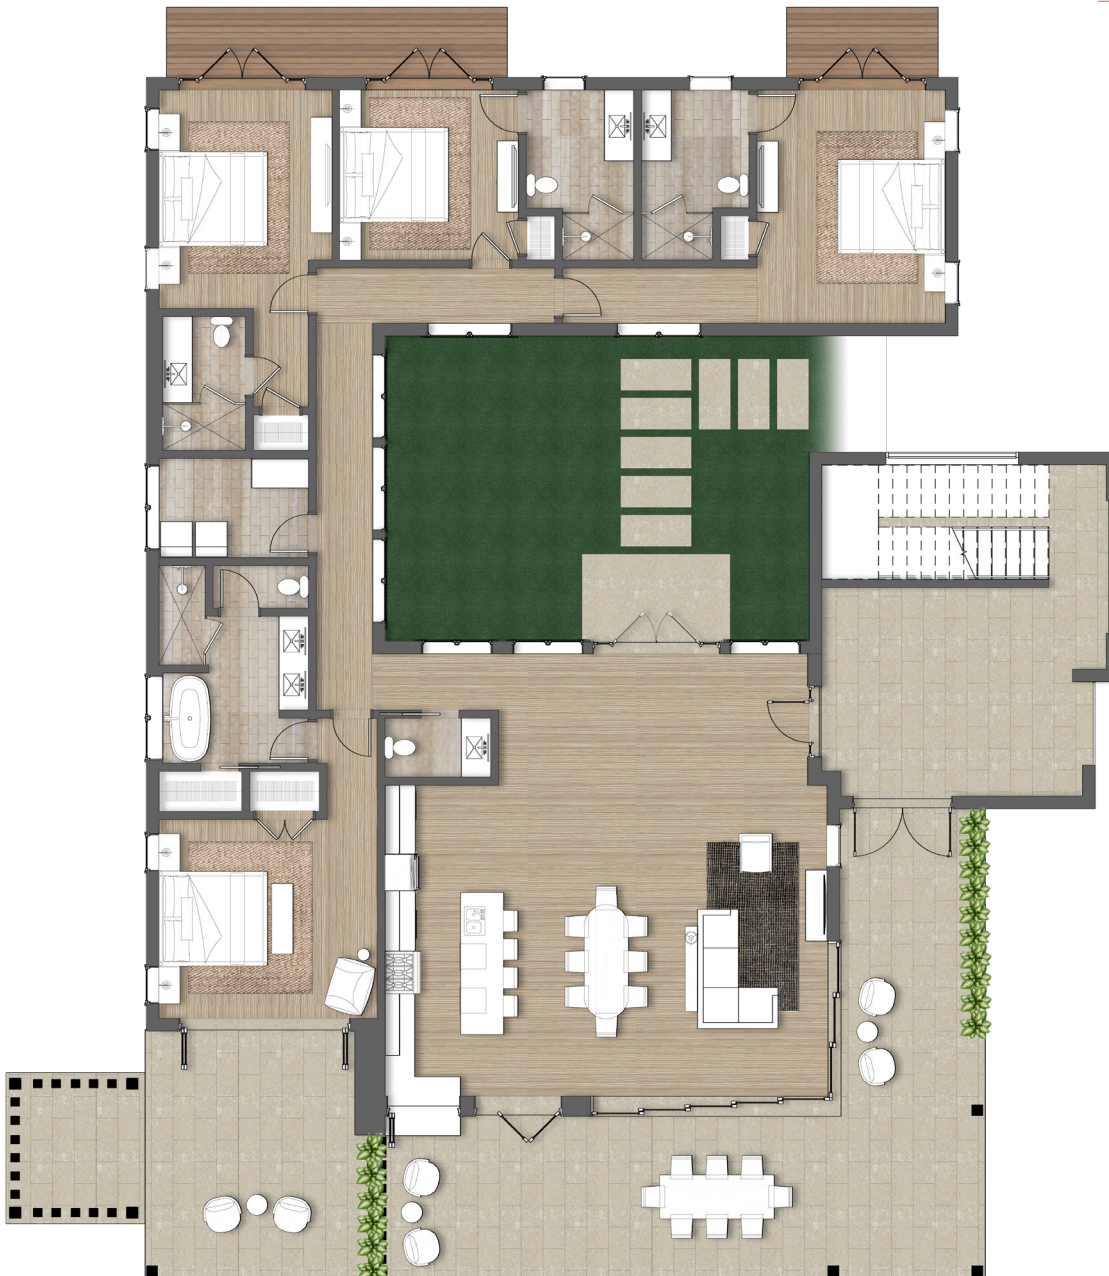

# BEACH FLAT B1

Single-Level | 1st Floor

4 BEDROOMS

4.5 BATHROOMS

3,042 SQ FT

BEACH & WINDING BAY