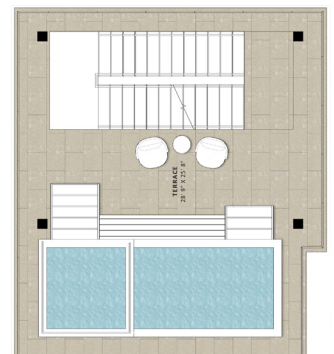

# SKY FLAT B2

Single-Level | 2nd Floor

4 BEDROOMS

4.5 BATHROOMS

3,042 SQ FT

ROOF DECK WITH  
OPTIONAL POOL

BEACH & WINDING BAY